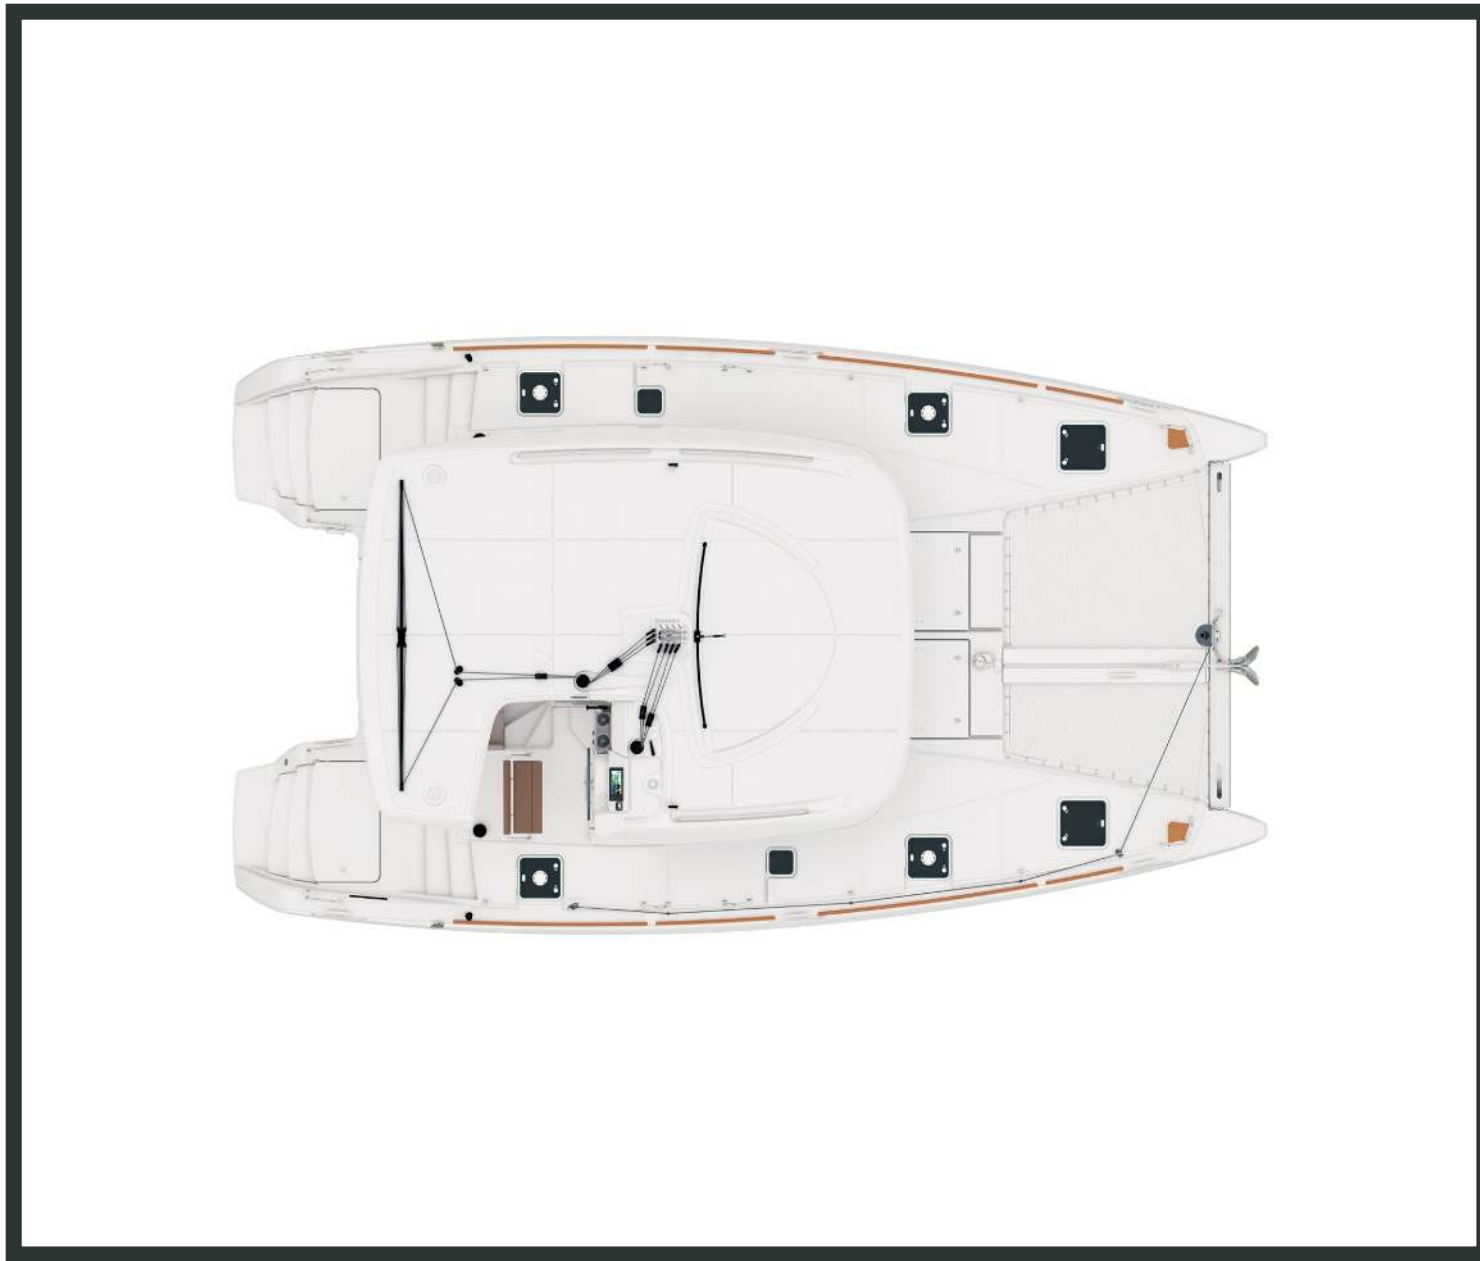

 Solar Panels

From charter bases at: **KOS / RHODES**
Available as: **BAREBOAT / SKIPPED / DAY TRIP**

SPECIFICATIONS:

LOA (m)	11.74	Main sail type	Full Batten
Beam (m)	6.79	Genoa type	Self tacking jib
Draft (m)	1.21	Main sail area (sq.m.)	44
Cabins	6	Genoa sail area (sq.m.)	32
Berths	10	Crusing speed (knots)	5
Heads	5	Max speed (knots)	0.0
Engines (hp)	2x38	Main engines consumption (lt/h)	8
Fuel capacity (lt)	400.0		

Lagoon **39**
Catanoo, Model 2014

FULL INVENTORY / EQUIPMENT LIST

- Accommodation:** ✓ 1 Bow Cabin Head ✓ 2 Bow Single Bed Cabins ✓ 4 Double Bed Cabins
 ✓ 4 Heads ✓ 4 Showers ✓ Saloon Double Bed Convertible
- Bedding / Linen:** ✓ Blankets ✓ Hangers ✓ Linen & Bedding ✓ Pillows ✓ Pillow Cases ✓ Sheets
 ✓ Towels Bath ✓ Towels Face
- Comfort / Pleasure:** ✓ 220V Sockets ✓ Cockpit Cushions ✓ Cockpit Speakers ✓ Electric Toilets
 ✓ Fans in Cabins ✓ Fans in Saloon ✓ Hot Water ✓ Music Player ✓ Saloon Speakers
 ✓ Snorkelling Sets ✓ Sockets 220V Cabins ✓ Sockets 220V Saloon ✓ Solar Panels
 ✓ Usb Charging Ports Cabins ✓ Usb Charging Ports Saloon
- Deck:** ✓ Anchor ✓ Anchor Chain ✓ Anchor Windlass Control ✓ Anchor Windlass Handle
 ✓ Boat Hook ✓ Cockpit Shower ✓ Cockpit Table ✓ Deck Brush ✓ Diesel Canister ✓ Dinghy
 ✓ Dinghy Oars & Locks ✓ Dinghy Pump ✓ Dinghy Repair Kit ✓ Electric Anchor Windlass
 ✓ Engine Oil Spare ✓ Fenders ✓ Flag Halyards ✓ Fuel funnel ✓ Gangway Inox ✓ Gas Bottles
 ✓ Mooring Ropes 25m ✓ Mooring Ropes 50m ✓ Outboard Motor Jerry Can ✓ Padlocks
 ✓ Plastic Bucket ✓ Ropes Spare ✓ Spare Anchor ✓ Spare Anchor Chain 10m ✓ Swimming Ladder
 ✓ Tanks Opener ✓ Teak Cockpit Floor ✓ Water Hose & Adaptors ✓ Winch Handles
- Electricity:** ✓ Battery Charger ✓ Shore Power Cable ✓ Shore Power Cable & Adaptors
- Electronics:** ✓ Auto Pilot ✓ Depth Sounder ✓ GPS Plotter in Helm Station ✓ Speed Log ✓ VHF
 ✓ Wind System