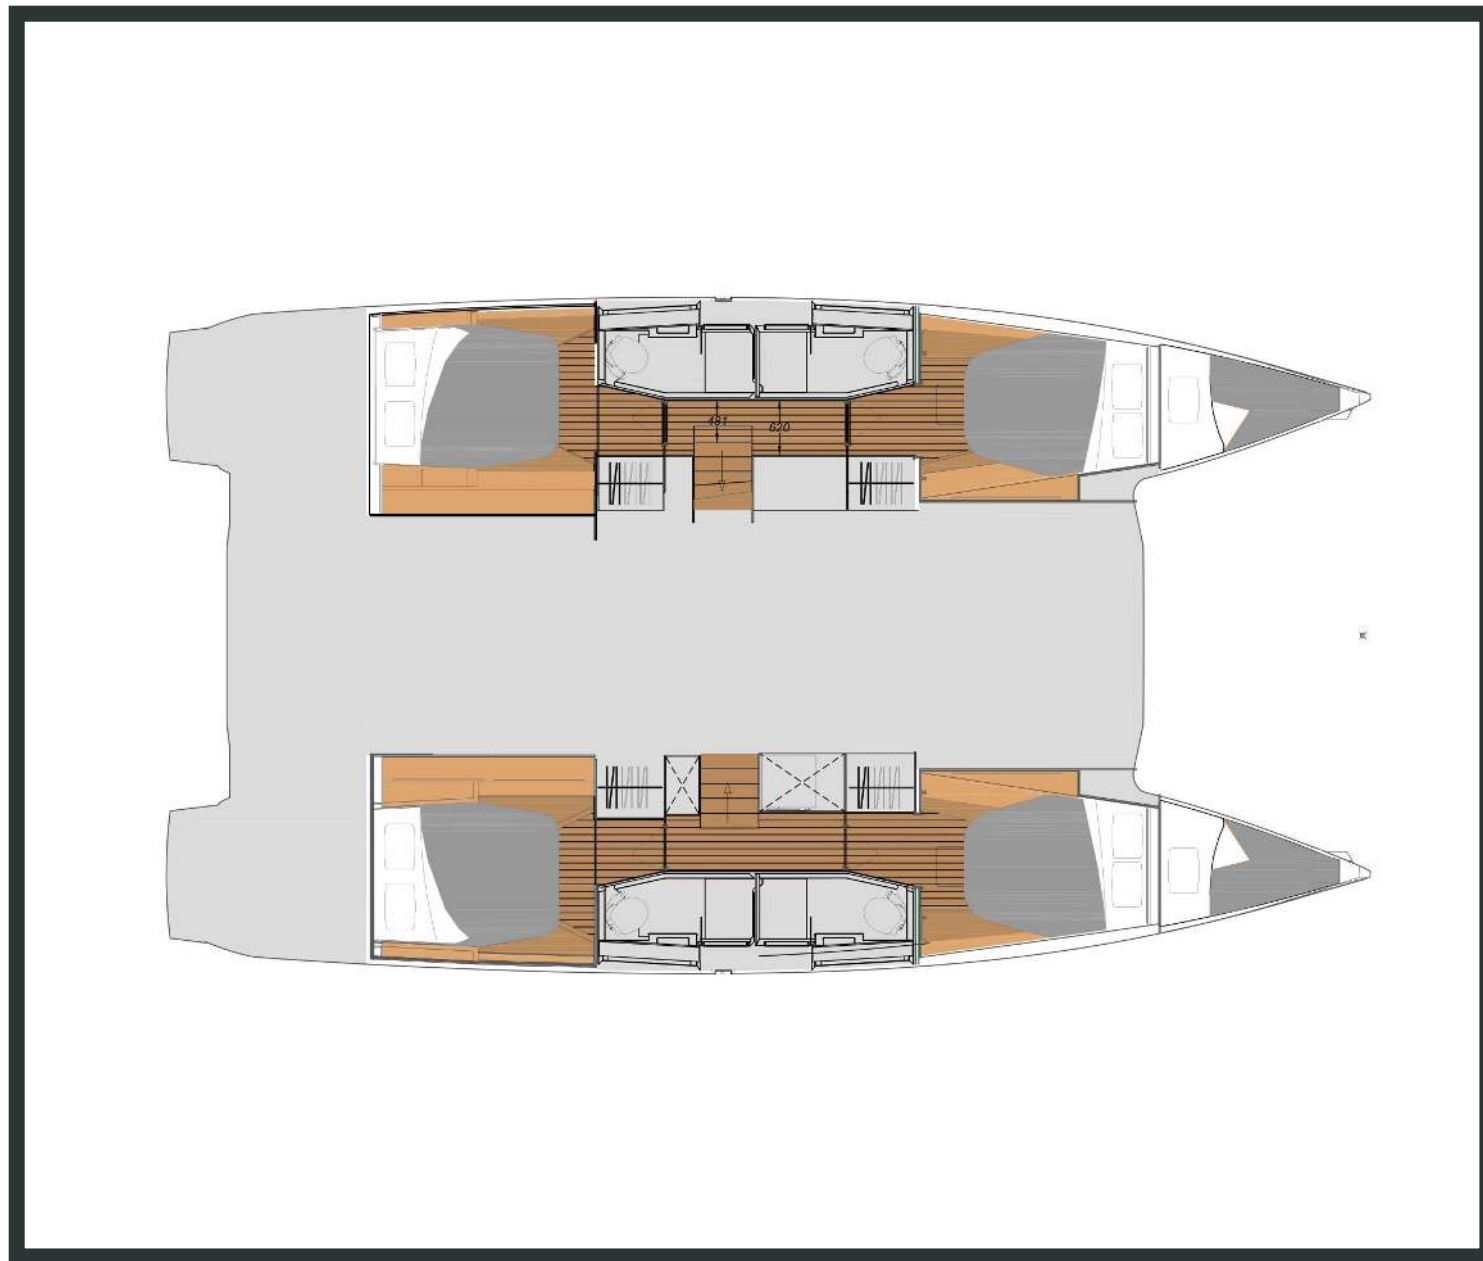

Elba 45
Night Breeze, Model 2021

FULL INVENTORY / EQUIPMENT LIST

1. **Accommodation:** ✓ 1 Bow Cabin Head ✓ 2 Bow Single Bed Cabins ✓ 4 Double Bed Cabins
   ✓ 4 Heads ✓ 4 Showers ✓ Saloon Double Bed Convertible
2. **Bedding / Linen:** ✓ Blankets ✓ Hangers ✓ Linen & Bedding ✓ Pillows ✓ Pillow Cases ✓ Sheets
   ✓ Towels Bath ✓ Towels Face
3. **Comfort / Pleasure:** ✓ 220V Sockets ✓ Air Condition ✓ Air Heating ✓ Cockpit Cushions
   ✓ Cockpit Fridge ✓ Cockpit Speakers ✓ Deck Cushions ✓ Electric Toilets ✓ Fans in Cabins
   ✓ Fans in Saloon ✓ Fly Bridge ✓ Fly Bridge Cushions ✓ Fly Bridge Sunpads ✓ Generator
   ✓ Hot Water ✓ Music Player ✓ Saloon Speakers ✓ Snorkelling Sets ✓ Sockets 220V Cabins
   ✓ Sockets 220V Saloon ✓ Solar Panels ✓ Underwater Lights ✓ USB Charging Ports ✓ Water Maker
4. **Deck:** ✓ Anchor ✓ Anchor Chain ✓ Anchor Windlass Control ✓ Anchor Windlass Handle
   ✓ Boat Hook ✓ Cockpit Shower ✓ Cockpit Table ✓ Deck Brush ✓ Diesel Canister ✓ Dinghy
   ✓ Dinghy Oars & Locks ✓ Dinghy Pump ✓ Dinghy Repair Kit ✓ Electric Anchor Windlass
   ✓ Electric Winches ✓ Engine Oil Spare ✓ Fenders ✓ Flag Halyards ✓ Fuel funnel ✓ Gas Bottles
   ✓ Hydraulic Gangway ✓ Mooring Ropes 25m ✓ Mooring Ropes 50m ✓ Outboard Motor
   ✓ Outboard Motor Jerry Can ✓ Padlocks ✓ Plastic Bucket ✓ Rigid Bottom Dinghy ✓ Ropes Spare
   ✓ Spare Anchor ✓ Spare Anchor Chain 10m ✓ Swimming Ladder ✓ Tanks Opener
   ✓ Water Hose & Adaptors ✓ Winch Handles
5. **Electricity:** ✓ Battery Charger ✓ Inverter ✓ Shore Power Cable ✓ Shore Power Cable & Adaptors
6. **Electronics:** ✓ Auto Pilot ✓ Depth Sounder ✓ GPS Plotter in Helm Station ✓ Speed Log ✓ VHF
   ✓ Wind System