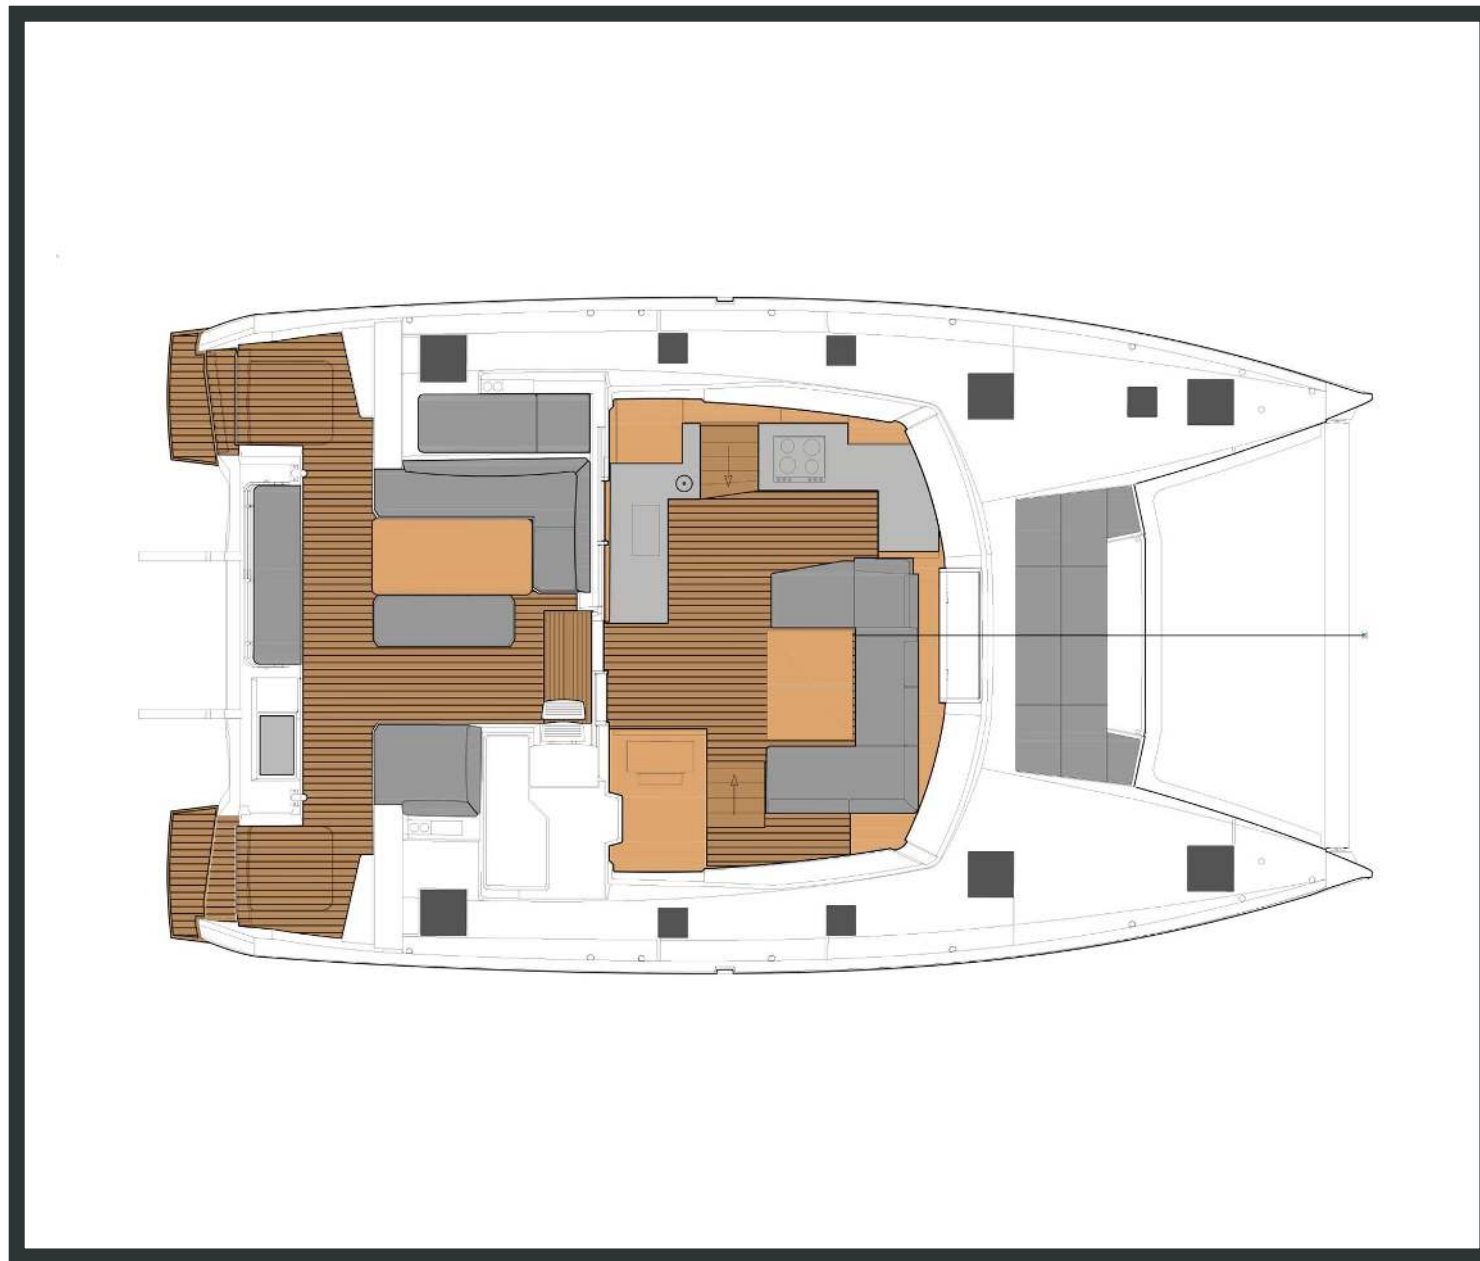

Elba **45**

Night Breeze, Model 2021

www.YACHTANGO.com
Yachtcharter

 **istion**
YACHTING

Elba **45** / **Night Breeze**, Model 2021

12 guests / **4 +2** cabins / **4 +1** wc

This 45 feet yacht, benefits from dynamic hull design with inverted bows and enhances sailors' experience with a thoughtful helm station for best maneuverability.

Elba 45
Night Breeze, Model 2021

Elba 45
Night Breeze, Model 2021

FULL INVENTORY / EQUIPMENT LIST

- Accommodation:** ✓ 1 Bow Cabin Head ✓ 2 Bow Single Bed Cabins ✓ 4 Double Bed Cabins
 ✓ 4 Heads ✓ 4 Showers ✓ Saloon Double Bed Convertible
- Bedding / Linen:** ✓ Blankets ✓ Hangers ✓ Linen & Bedding ✓ Pillows ✓ Pillow Cases ✓ Sheets
 ✓ Towels Bath ✓ Towels Face
- Comfort / Pleasure:** ✓ 220V Sockets ✓ Air Condition ✓ Air Heating ✓ Cockpit Cushions
 ✓ Cockpit Fridge ✓ Cockpit Speakers ✓ Deck Cushions ✓ Electric Toilets ✓ Fans in Cabins
 ✓ Fans in Saloon ✓ Fly Bridge ✓ Fly Bridge Cushions ✓ Fly Bridge Sunpads ✓ Generator
 ✓ Hot Water ✓ Music Player ✓ Saloon Speakers ✓ Snorkelling Sets ✓ Sockets 220V Cabins
 ✓ Sockets 220V Saloon ✓ Solar Panels ✓ Underwater Lights ✓ USB Charging Ports ✓ Water Maker
- Deck:** ✓ Anchor ✓ Anchor Chain ✓ Anchor Windlass Control ✓ Anchor Windlass Handle
 ✓ Boat Hook ✓ Cockpit Shower ✓ Cockpit Table ✓ Deck Brush ✓ Diesel Canister ✓ Dinghy
 ✓ Dinghy Oars & Locks ✓ Dinghy Pump ✓ Dinghy Repair Kit ✓ Electric Anchor Windlass
 ✓ Electric Winches ✓ Engine Oil Spare ✓ Fenders ✓ Flag Halyards ✓ Fuel funnel ✓ Gas Bottles
 ✓ Hydraulic Gangway ✓ Mooring Ropes 25m ✓ Mooring Ropes 50m ✓ Outboard Motor
 ✓ Outboard Motor Jerry Can ✓ Padlocks ✓ Plastic Bucket ✓ Rigid Bottom Dinghy ✓ Ropes Spare
 ✓ Spare Anchor ✓ Spare Anchor Chain 10m ✓ Swimming Ladder ✓ Tanks Opener
 ✓ Water Hose & Adaptors ✓ Winch Handles
- Electricity:** ✓ Battery Charger ✓ Inverter ✓ Shore Power Cable ✓ Shore Power Cable & Adaptors
- Electronics:** ✓ Auto Pilot ✓ Depth Sounder ✓ GPS Plotter in Helm Station ✓ Speed Log ✓ VHF
 ✓ Wind System