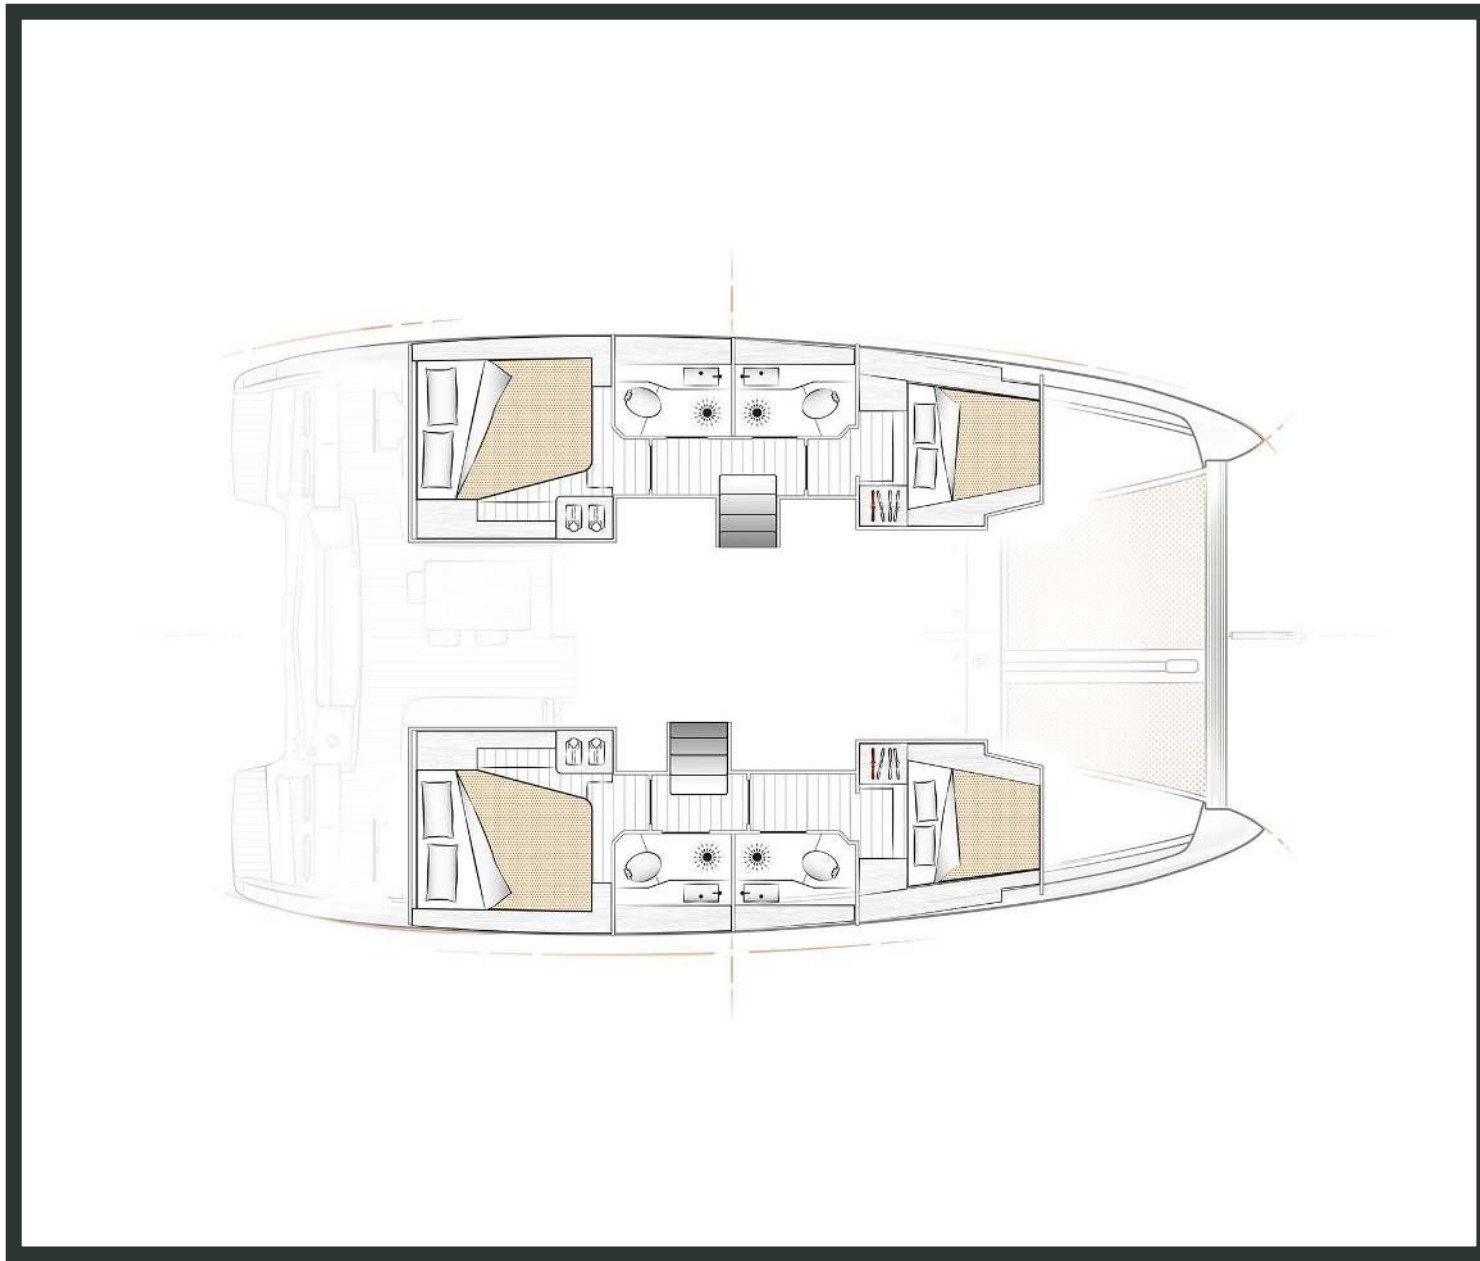

Excess **12**
Excessive, Model 2020

FULL INVENTORY / EQUIPMENT LIST

1. **Accommodation:** ✓ 1 Bow Cabin Head ✓ 2 Bow Single Bed Cabins ✓ 4 Double Bed Cabins
   ✓ 4 Heads ✓ 4 Showers ✓ Saloon Double Bed Convertible
2. **Bedding / Linen:** ✓ Blankets ✓ Hangers ✓ Linen & Bedding ✓ Pillows ✓ Pillow Cases ✓ Sheets
   ✓ Towels Bath ✓ Towels Face
3. **Comfort / Pleasure:** ✓ 220V Sockets ✓ Cockpit Cushions ✓ Cockpit Speakers ✓ Electric Toilets
   ✓ Fans in Cabins ✓ Fans in Saloon ✓ Hot Water ✓ Music Player ✓ Saloon Speakers
   ✓ Snorkelling Sets ✓ Sockets 220V Cabins ✓ Sockets 220V Saloon ✓ Solar Panels
   ✓ USB Charging Ports
4. **Deck:** ✓ Anchor ✓ Anchor Chain ✓ Anchor Windlass Control ✓ Anchor Windlass Handle
   ✓ Boat Hook ✓ Cockpit Shower ✓ Cockpit Table ✓ Deck Brush ✓ Diesel Canister ✓ Dinghy
   ✓ Dinghy Oars & Locks ✓ Dinghy Pump ✓ Dinghy Repair Kit ✓ Electric Anchor Windlass
   ✓ Electric Winches ✓ Engine Oil Spare ✓ Fenders ✓ Flag Halyards ✓ Fuel funnel ✓ Gangway Inox
   ✓ Gas Bottles ✓ Mooring Ropes 15m ✓ Mooring Ropes 25m ✓ Mooring Ropes 50m
   ✓ Outboard Motor ✓ Outboard Motor Jerry Can ✓ Padlocks ✓ Plastic Bucket
   ✓ Rigid Bottom Dinghy ✓ Ropes Spare ✓ Spare Anchor ✓ Spare Anchor Chain 10m
   ✓ Swimming Ladder ✓ Tanks Opener ✓ Water Hose & Adaptors ✓ Winch Handles
5. **Electricity:** ✓ Battery Charger ✓ Inverter ✓ Shore Power Cable ✓ Shore Power Cable & Adaptors
6. **Electronics:** ✓ Auto Pilot ✓ Depth Sounder ✓ GPS Plotter in Helm Station ✓ Speed Log ✓ VHF
   ✓ Wind System