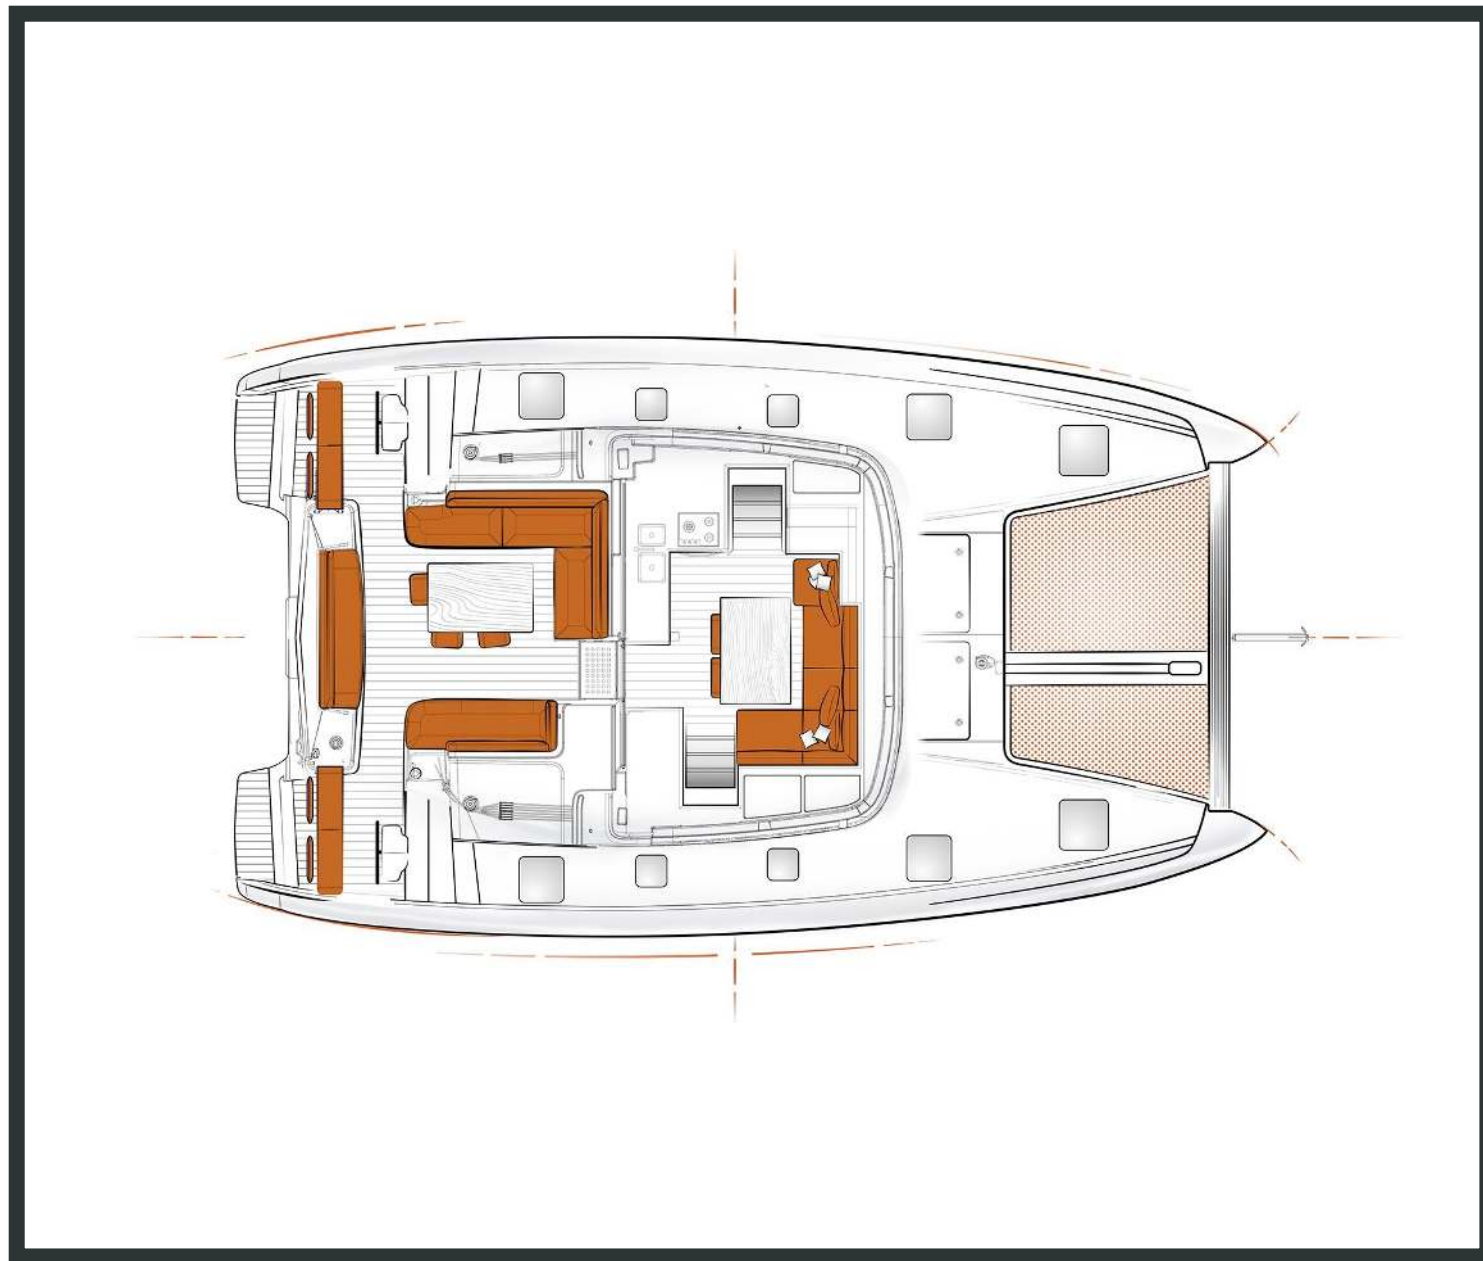

 Solar Panels

From charter bases at: **KOS / RHODES**
 Available as: **BAREBOAT / SKIPPED / DAY TRIP**

SPECIFICATIONS:

LOA (m)	12.1	Main sail type	Full Batten
Beam (m)	6.73	Genoa type	Self tacking jib
Draft (m)	1.35	Main sail area (sq.m.)	50
Cabins	6	Genoa sail area (sq.m.)	32
Berths	12	Crusing speed (knots)	6.5
Heads	5	Max speed (knots)	0.0
Engines (hp)	2x 45	Main engines consumption (lt/h)	10
Fuel capacity (lt)	400.0		

Excess **12**
Excessive, Model 2020

Excess **12**
Excessive, Model 2020

FULL INVENTORY / EQUIPMENT LIST

- Accommodation:** ✓ 1 Bow Cabin Head ✓ 2 Bow Single Bed Cabins ✓ 4 Double Bed Cabins
 ✓ 4 Heads ✓ 4 Showers ✓ Saloon Double Bed Convertible
- Bedding / Linen:** ✓ Blankets ✓ Hangers ✓ Linen & Bedding ✓ Pillows ✓ Pillow Cases ✓ Sheets
 ✓ Towels Bath ✓ Towels Face
- Comfort / Pleasure:** ✓ 220V Sockets ✓ Cockpit Cushions ✓ Cockpit Speakers ✓ Electric Toilets
 ✓ Fans in Cabins ✓ Fans in Saloon ✓ Hot Water ✓ Music Player ✓ Saloon Speakers
 ✓ Snorkelling Sets ✓ Sockets 220V Cabins ✓ Sockets 220V Saloon ✓ Solar Panels
 ✓ USB Charging Ports
- Deck:** ✓ Anchor ✓ Anchor Chain ✓ Anchor Windlass Control ✓ Anchor Windlass Handle
 ✓ Boat Hook ✓ Cockpit Shower ✓ Cockpit Table ✓ Deck Brush ✓ Diesel Canister ✓ Dinghy
 ✓ Dinghy Oars & Locks ✓ Dinghy Pump ✓ Dinghy Repair Kit ✓ Electric Anchor Windlass
 ✓ Electric Winches ✓ Engine Oil Spare ✓ Fenders ✓ Flag Halyards ✓ Fuel funnel ✓ Gangway Inox
 ✓ Gas Bottles ✓ Mooring Ropes 15m ✓ Mooring Ropes 25m ✓ Mooring Ropes 50m
 ✓ Outboard Motor ✓ Outboard Motor Jerry Can ✓ Padlocks ✓ Plastic Bucket
 ✓ Rigid Bottom Dinghy ✓ Ropes Spare ✓ Spare Anchor ✓ Spare Anchor Chain 10m
 ✓ Swimming Ladder ✓ Tanks Opener ✓ Water Hose & Adaptors ✓ Winch Handles
- Electricity:** ✓ Battery Charger ✓ Inverter ✓ Shore Power Cable ✓ Shore Power Cable & Adaptors
- Electronics:** ✓ Auto Pilot ✓ Depth Sounder ✓ GPS Plotter in Helm Station ✓ Speed Log ✓ VHF
 ✓ Wind System