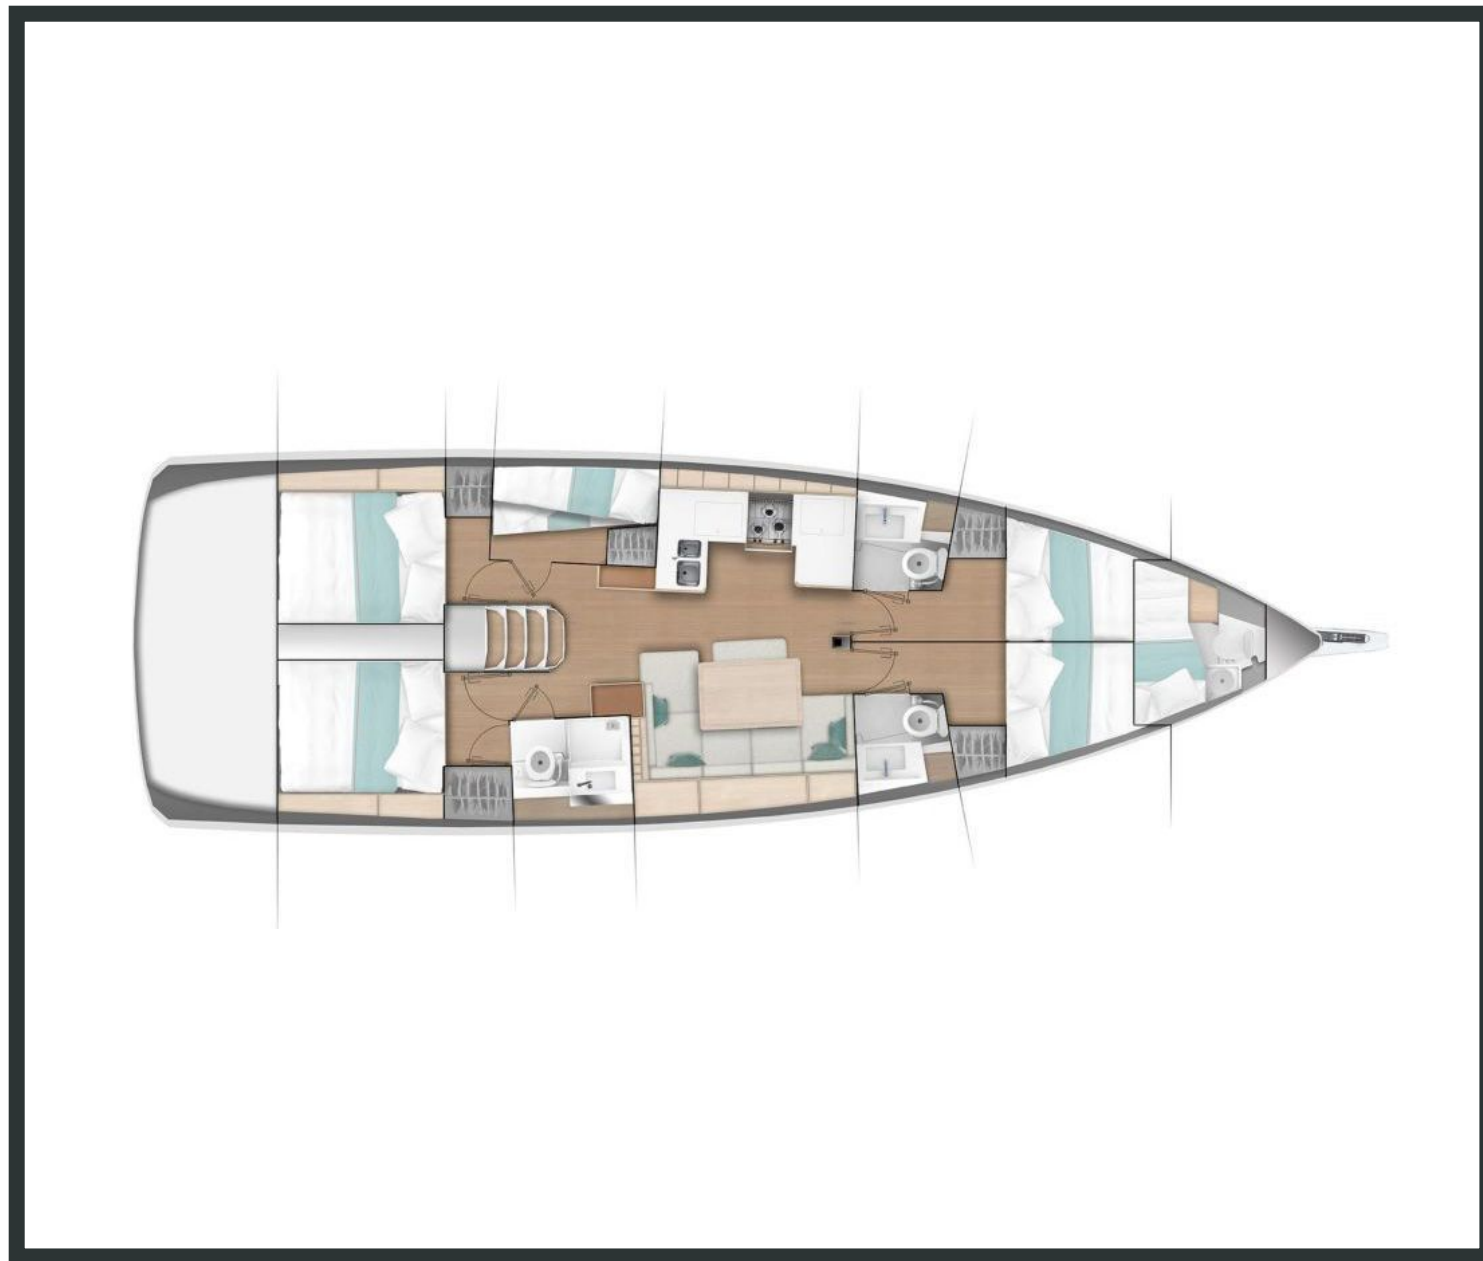

Sun **Odyssey 490**

Goldfish, Model 2020

www.**YACHTANGO**.com
Yachtcharter 

 **istion**
YACHTING

Sun **Odyssey 490 / Goldfish**, Model 2020

12 guests / 5 +1 cabins / 3 +1 wc

Just by looking at her, it seems that during the development of the Sun Odyssey 490 the goal was clear; take every element that embodies the Sun Odyssey range and make it even better. The resulting outcome is a sailing yacht where life on board beckons you to join in the unassumed comfort and relaxing simplicity.

Bow Thruster

Solar Panels

From charter bases at: **KOS / RHODES**

Available as: **BAREBOAT / SKIPPED / DAY TRIP**

SPECIFICATIONS:

LOA (m)	14.42	Main sail type	Batten
Beam (m)	4.9	Genoa type	Furling
Draft (m)	1.65	Main sail area (sq.m.)	56
Cabins	6	Genoa sail area (sq.m.)	53
Berths	12	Crusing speed (knots)	7.5
Heads	4	Max speed (knots)	0.0
Engines (hp)	80	Main engines consumption (lt/h)	8
Fuel capacity (lt)	240.0		

Sun **Odyssey 490**
Goldfish, Model 2020

Sun **Odyssey 490**
Goldfish, Model 2020

FULL INVENTORY / EQUIPMENT LIST

Accommodation: ✓ 1 Bow Cabin Head ✓ 1 Bow Single Bed Cabin ✓ 1 Bunk Bed Cabin ✓ 3 Heads
 ✓ 3 Showers ✓ 4 Double Bed Cabins ✓ Saloon Double Bed Convertible