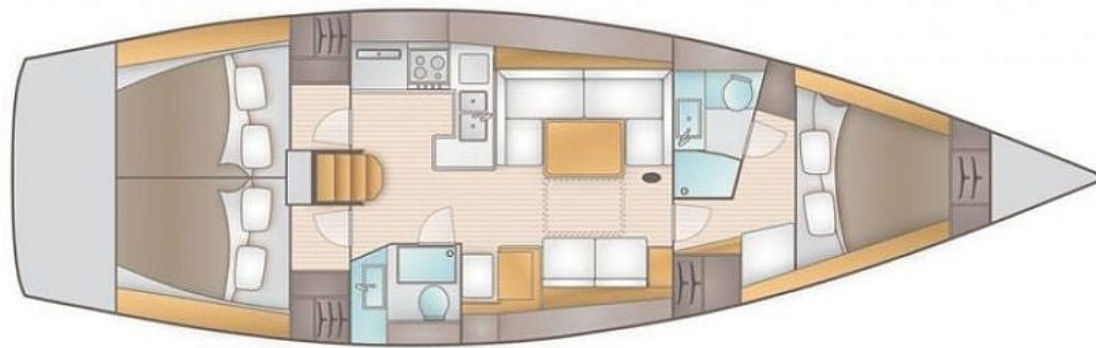

Salona **40**
Vira, Model 2007

FULL INVENTORY / EQUIPMENT LIST

Accommodation: ✓ 2 Heads ✓ 2 Showers ✓ 3 Double Bed Cabins

Bedding / Linen: ✓ Blankets ✓ Hangers ✓ Linen & Bedding ✓ Pillows ✓ Pillow Cases ✓ Sheets
✓ Towels Bath ✓ Towels Face

Comfort / Pleasure: ✓ 220V Sockets ✓ Bow Thruster ✓ Cockpit Cushions ✓ Cockpit Speakers
✓ Music Player ✓ Saloon Speakers ✓ Snorkelling Sets ✓ Sockets 220V Cabins
✓ Sockets 220V Saloon ✓ Underwater Lights ✓ Usb Charging Ports Cabins
✓ Usb Charging Ports Saloon

Deck: ✓ Anchor ✓ Anchor Chain ✓ Anchor Windlass Control ✓ Anchor Windlass Handle
✓ Boat Hook ✓ Cockpit Shower ✓ Cockpit Table ✓ Deck Brush ✓ Diesel Canister ✓ Dinghy
✓ Electric Anchor Windlass ✓ Engine Oil Spare ✓ Fenders ✓ Flag Halyards ✓ Fuel funnel
✓ Gangway Wooden ✓ Gas Bottles ✓ Mooring Ropes 25m ✓ Mooring Ropes 50m
✓ Outboard Motor ✓ Padlocks ✓ Plastic Bucket ✓ Ropes Spare ✓ Spare Anchor
✓ Spare Anchor Chain 10m ✓ Swimming Ladder ✓ Tanks Opener ✓ Teak Cockpit Floor
✓ Water Hose & Adaptors ✓ Winch Handles

Electricity: ✓ Battery Charger ✓ Shore Power Cable ✓ Shore Power Cable & Adaptors

Electronics: ✓ Auto Pilot ✓ Depth Sounder ✓ GPS Plotter in Helm Station ✓ Speed Log ✓ VHF
✓ Wind System

Galley: ✓ Bottle Can Opener ✓ Bowls ✓ Bread Knife ✓ Casserole ✓ Cheese Grater
✓ Clothes Pegs ✓ Coffee Cups ✓ Coffee Pot Filter Press ✓ Cutting Boards ✓ Drinking Glasses
✓ Dust Pan & Brush ✓ Forks ✓ Frying Pans ✓ Gas Stove with Burners & Grill ✓ Kettle ✓ Ladle
✓ Lemon Squeezer ✓ Main Dish Plates ✓ Meat Knives ✓ Oven Gloves ✓ Placemats for Pots
✓ Plates Small ✓ Plates Soup ✓ Pyrex Oven dish ✓ Refrigerator ✓ Salad Bowls ✓ Saucepans
✓ Serving Knives ✓ Serving Plates ✓ Serving Tray ✓ Small Plates ✓ Soup Spoons
✓ Spagetti Strainer ✓ Spatula ✓ Tapper Ware ✓ Tea Spoons ✓ Tea Strainer ✓ Tongs
✓ Vegetable Knives ✓ Vegetable Peeler ✓ Water Jug ✓ Whisk ✓ Wine Glasses ✓ Wooden Spoons

Miscellaneous: ✓ Folding Propeller

Navigation: ✓ BatteryOperatedNavLightsSet ✓ Binoculars ✓ Divider ✓ Greek Waters Pilot
✓ Hand Bearing Compass ✓ Light House Book ✓ Navigation Ruller ✓ Pencil Set
✓ Sea Charts Area Set

Safety: ✓ Black Plastic Balls ✓ Black Plastic Cone ✓ Bosun's Chair ✓ Distress Flares Box
✓ Distress Mirror ✓ Emergency Tiller ✓ EPIRB ✓ Fire Extinguishers ✓ First Aid Kit
✓ Floating Light ✓ Foghorn ✓ Horseshoe Lifebuoy ✓ Life Jackets, Adults ✓ Life Jackets, Child
✓ Liferaft ✓ Radar Reflector ✓ Safety Harnesses with Belts ✓ Set of Flags, C.N.Q. ✓ Wire Cutter
✓ Wooden Blanks Set

Sails / Covers: ✓ Batten Main Sail ✓ Bimini Top ✓ Furling Genoa ✓ Lazy Bag with Lazy Jacks
✓ Sprayhood

Spares / Tools: ✓ Boat Manuals ✓ Engine(s) Spares Box ✓ Sail Repair Kit ✓ Scissors ✓ Tools Box
✓ Torch Light