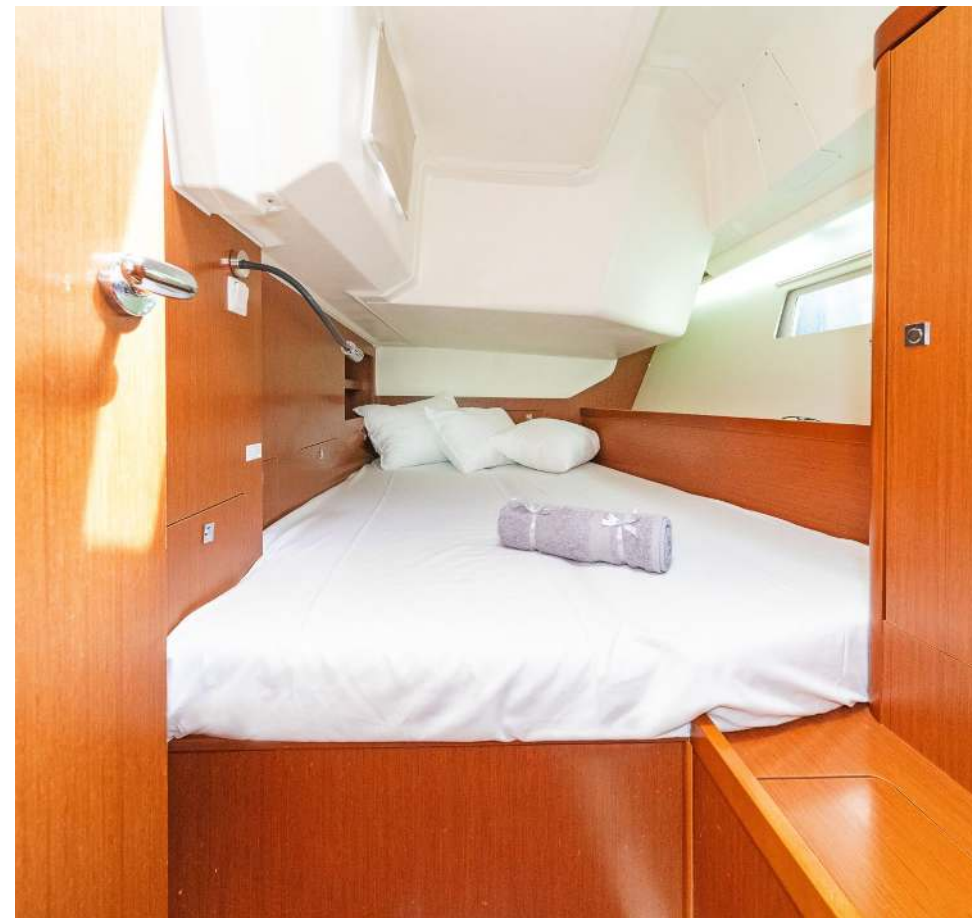

Oceanis **41**
Huschel II, Model 2013

www.YACHTANGO.com
Yachtcharter

Oceanis **41** / **Huschel II**, Model 2013

8 guests / **3** cabins / **2** wc

The Oceanis 41 is perfectly suited for both coastal and off-shore navigation. She is a spacious vessel, with a cockpit fitted with the latest tech gizmos that also features twin helms.

Oceanis **41**
Huschel II, Model 2013

Oceanis **41**
Huschel II, Model 2013

FULL INVENTORY / EQUIPMENT LIST

Accommodation: ✓ 2 Heads ✓ 2 Showers ✓ 3 Double Bed Cabins ✓ Saloon Double Bed Convertible

Bedding / Linen: ✓ Blankets ✓ Hangers ✓ Linen & Bedding ✓ Pillows ✓ Pillow Cases ✓ Sheets
✓ Towels Bath ✓ Towels Face