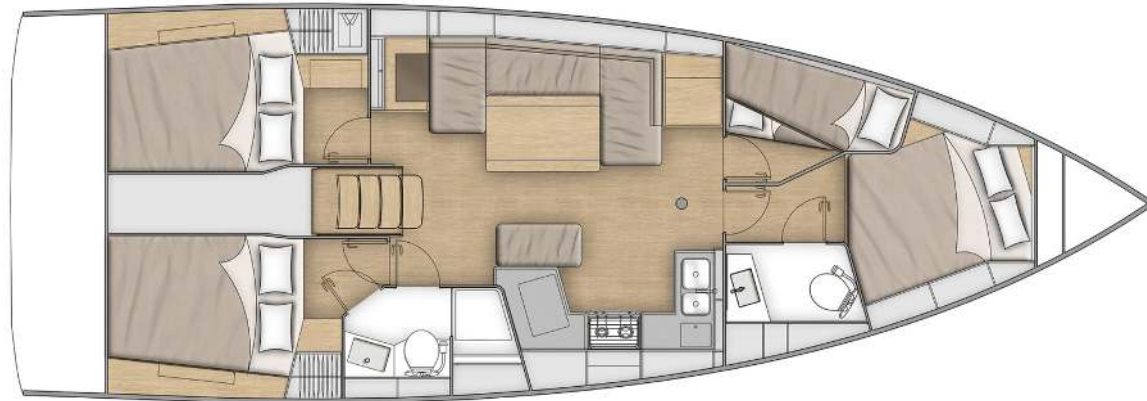

Oceanis **40.1**
Mojito, Model 2021

FULL INVENTORY / EQUIPMENT LIST

1. **Accommodation:** ✓ 1 Bunk Bed Cabin ✓ 2 Heads ✓ 2 Showers ✓ 3 Double Bed Cabins
   ✓ Saloon Double Bed Convertible
2. **Bedding / Linen:** ✓ Blankets ✓ Hangers ✓ Linen & Bedding ✓ Pillows ✓ Pillow Cases ✓ Sheets
   ✓ Towels Bath ✓ Towels Face
3. **Comfort / Pleasure:** ✓ 220V Sockets ✓ Bow Thruster ✓ Cockpit Cushions ✓ Cockpit Speakers
   ✓ Deck Sunpads ✓ Electric Toilets ✓ Fans in Cabins ✓ Fans in Saloon ✓ Hot Water
   ✓ Music Player ✓ Saloon Speakers ✓ Snorkelling Sets ✓ Sockets 220V Cabins
   ✓ Sockets 220V Saloon ✓ Solar Panels ✓ USB Charging Ports
4. **Deck:** ✓ Anchor ✓ Anchor Chain ✓ Anchor Windlass Control ✓ Anchor Windlass Handle
   ✓ Boat Hook ✓ Cockpit Shower ✓ Cockpit Table ✓ Deck Brush ✓ Diesel Canister ✓ Dinghy
   ✓ Dinghy Oars & Locks ✓ Dinghy Pump ✓ Dinghy Repair Kit ✓ Electric Anchor Windlass
   ✓ Engine Oil Spare ✓ Fenders ✓ Flag Halyards ✓ Fuel funnel ✓ Gangway Wooden ✓ Gas Bottles
   ✓ Mooring Ropes 25m ✓ Mooring Ropes 50m ✓ Outboard Motor ✓ Outboard Motor Jerry Can
   ✓ Padlocks ✓ Plastic Bucket ✓ Ropes Spare ✓ Spare Anchor ✓ Spare Anchor Chain 10m
   ✓ Swimming Ladder ✓ Swimming Platform ✓ Tanks Opener ✓ Teak Cockpit Floor
   ✓ Water Hose & Adaptors ✓ Winch Handles
5. **Electricity:** ✓ Battery Charger ✓ Shore Power Cable ✓ Shore Power Cable & Adaptors
6. **Electronics:** ✓ Auto Pilot ✓ Depth Sounder ✓ GPS Plotter in Cockpit Area ✓ Speed Log ✓ VHF
   ✓ Wind System
7. **Galley:** ✓ Bottle Can Opener ✓ Bowls ✓ Bread Knife ✓ Casserole ✓ Cheese Grater
   ✓ Clothes Pegs ✓ Coffee Cups ✓ Coffee Pot Filter Press ✓ Cutting Boards ✓ Drinking Glasses
   ✓ Dust Pan & Brush ✓ Forks ✓ Frying Pans ✓ Gas Stove with Burners & Grill ✓ Kettle ✓ Ladle
   ✓ Lemon Squeezer ✓ Main Dish Plates ✓ Meat Knives ✓ Oven Gloves ✓ Placemats for Pots
   ✓ Plates Small ✓ Plates Soup ✓ Pyrex Oven dish ✓ Refrigerator ✓ Salad Bowls ✓ Saucepans
   ✓ Serving Knives ✓ Serving Plates ✓ Serving Tray ✓ Small Plates ✓ Soup Spoons
   ✓ Spagetti Strainer ✓ Spatula ✓ Tapper Ware ✓ Tea Spoons ✓ Tea Strainer ✓ Tongs
   ✓ Vegetable Knives ✓ Vegetable Peeler ✓ Water Jug ✓ Whisk ✓ Wine Glasses ✓ Wooden Spoons
8. **Miscellaneous:** ✓ Holding Tank(s)
9. **Navigation:** ✓ BatteryOperatedNavLightsSet ✓ Binoculars ✓ Divider ✓ Greek Waters Pilot
   ✓ Hand Bearing Compass ✓ Light House Book ✓ Navigation Ruller ✓ Pencil Set
   ✓ Sea Charts Area Set
10. **Safety:** ✓ Black Plastic Balls ✓ Black Plastic Cone ✓ Bosun's Chair ✓ Distress Flares Box
    ✓ Distress Mirror ✓ Emergency Tiller ✓ EPIRB ✓ Fire Extinguishers ✓ First Aid Kit
    ✓ Floating Light ✓ Foghorn ✓ Horseshoe Lifebuoy ✓ Life Jackets, Adults ✓ Life Jackets, Child
    ✓ Liferaft ✓ Radar Reflector ✓ Safety Harnesses with Belts ✓ Set of Flags, C.N.Q. ✓ Wire Cutter
    ✓ Wooden Blanks Set
11. **Sails / Covers:** ✓ Bimini Top ✓ Furling Main Sail ✓ Self Tacking Jib ✓ Sprayhood
12. **Spares / Tools:** ✓ Boat Manuals ✓ Engine(s) Spares Box ✓ HoldingTanks ✓ Sail Repair Kit
    ✓ Scissors ✓ Tools Box ✓ Torch Light