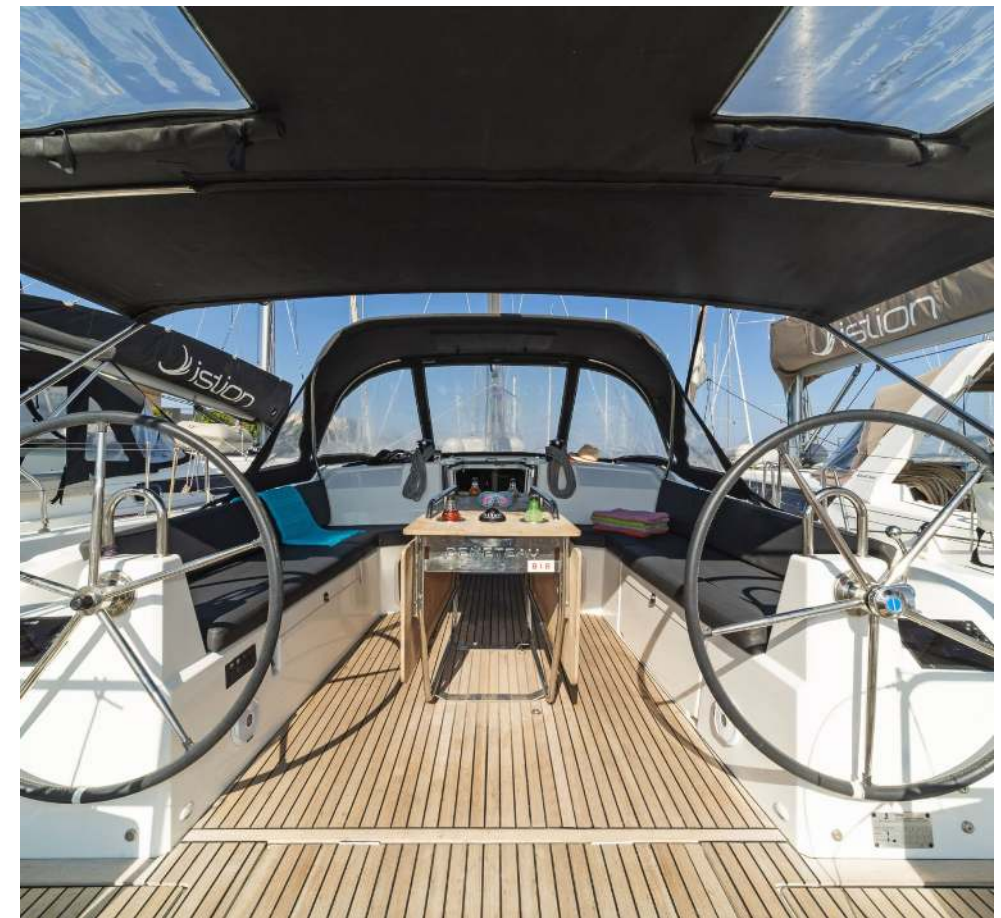

Oceanis **40.1**

Mojito, Model 2021

www.YACHTANGO.com
Yachtcharter

 **istion**
YACHTING

Oceanis **40.1 / Mojito**, Model 2021
10 guests / 4 cabins / 2 wc

This brand new Oceanis 40.1 offers unrivalled deck and interior space for her class without making any sailing performance concessions.

Bow Thruster

Solar Panels

From charter bases at: **KOS / RHODES**
 Available as: **BAREBOAT / SKIPPED / DAY TRIP**

SPECIFICATIONS:

LOA (m)	12.87	Main sail type	Furling
Beam (m)	4.18	Genoa type	Self tacking jib
Draft (m)	2.17	Main sail area (sq.m.)	37
Cabins	4	Genoa sail area (sq.m.)	36
Berths	10	Crusing speed (knots)	7
Heads	2	Max speed (knots)	0.0
Engines (hp)	45	Main engines consumption (lt/h)	5
Fuel capacity (lt)	195.0		