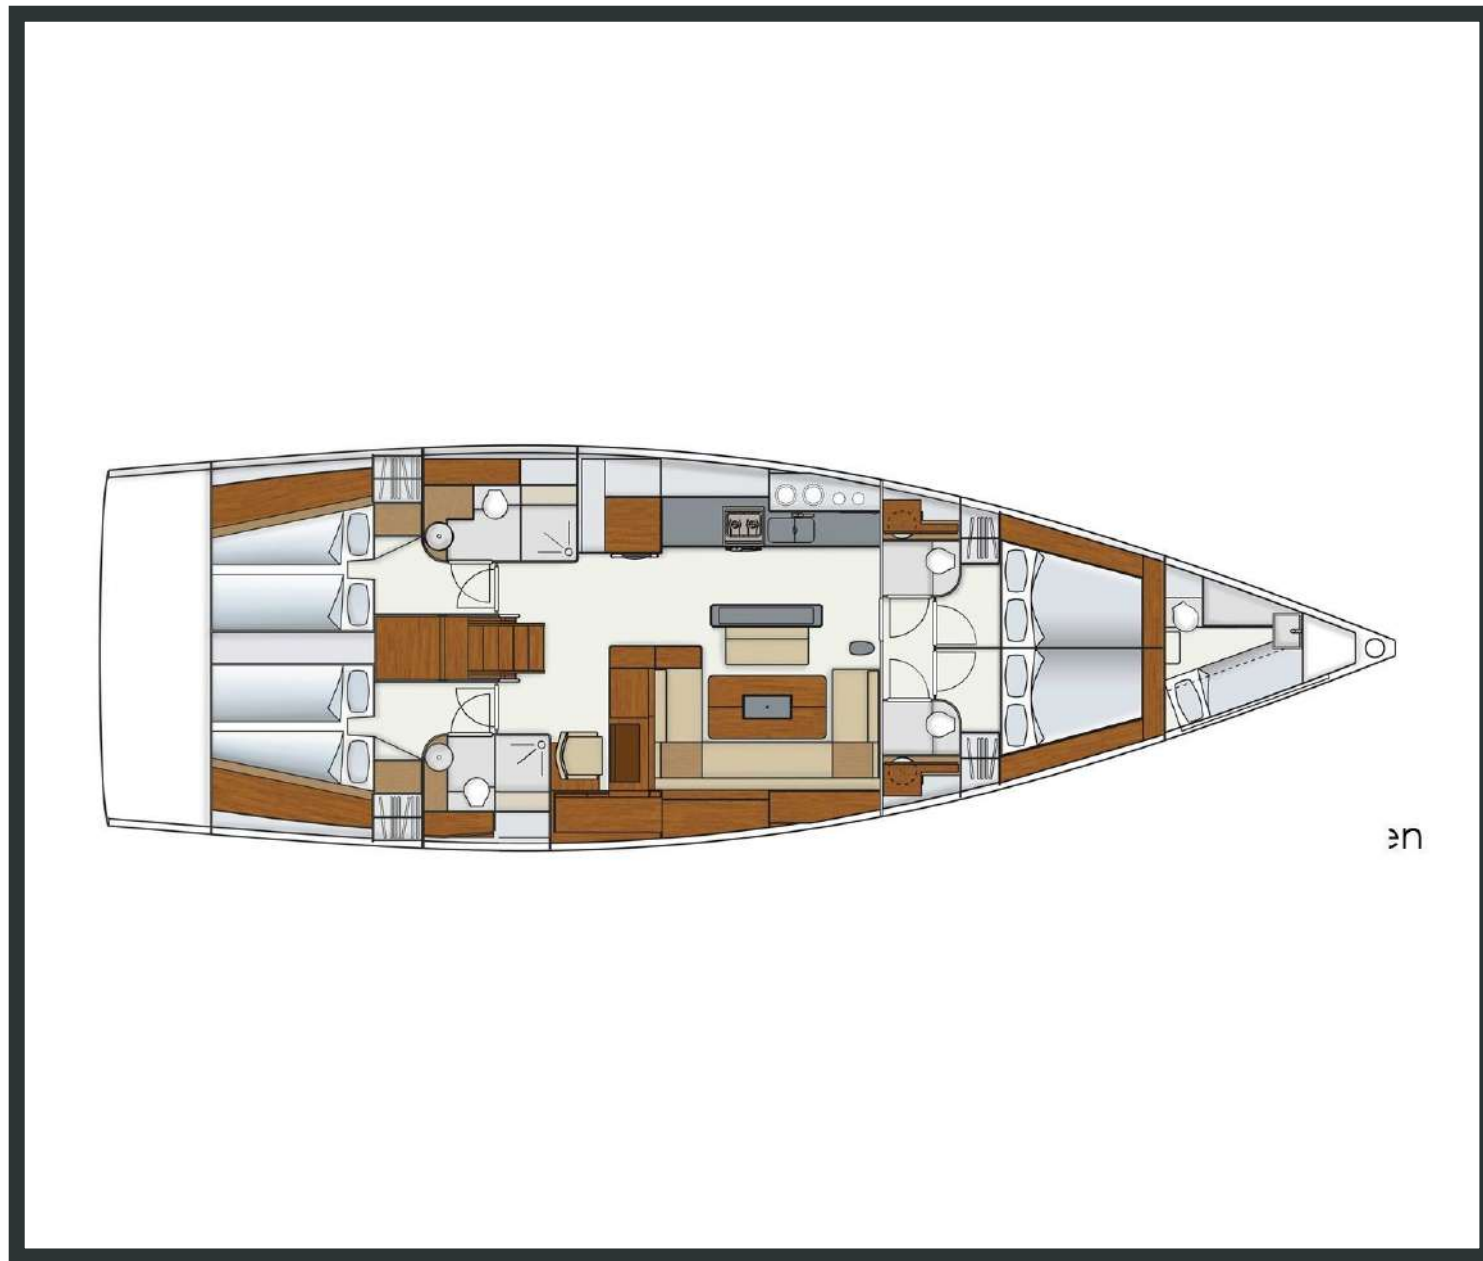

Hanse **575**

Ifestos, Model 2014

www.YACHTANGO.com
Yachtcharter

 **istion**
YACHTING

Hanse **575 / Ifestos**, Model 2014

10 guests / **4 +1** cabins / **4 +1** wc

A long, hydrodynamic hull, bluff yet elegant above the waterline, a performance orientated sail plan, and a comfortable, safe cockpit area with good visibility: all the necessary design requirements for short-handed long distance sailing seemlesly blended in one design. Meet the Hanse 575!

LOA (m)	17.15	Main sail type	Furling
Beam (m)	5.2	Genoa type	Self tacking jib
Draft (m)	2.85	Main sail area (sq.m.)	87.5
Cabins	5	Genoa sail area (sq.m.)	63
Berths	10	Crusing speed (knots)	7.5
Heads	5	Max speed (knots)	0.0
Engines (hp)	110	Main engines consumption (lt/h)	10
Fuel capacity (lt)	540.0		

Hanse **575**
Ifestos, Model 2014

Hanse **575**
Ifestos, Model 2014

FULL INVENTORY / EQUIPMENT LIST

Accommodation: ✓ 1 Bow Cabin Head ✓ 1 Bow Single Bed Cabin ✓ 4 Double Bed Cabins ✓ 4 Heads
✓ 4 Showers

Bedding / Linen: ✓ Blankets ✓ Hangers ✓ Linen & Bedding ✓ Pillows ✓ Pillow Cases ✓ Sheets
✓ Towels Bath ✓ Towels Face