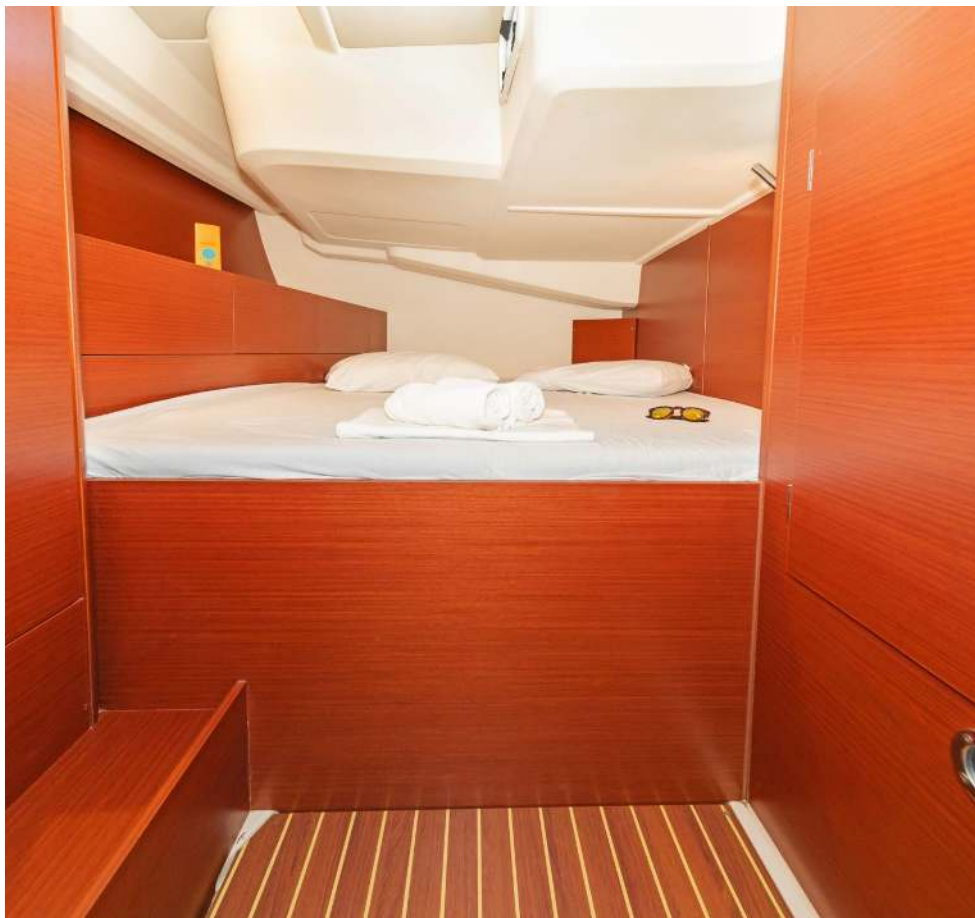

Hanse **508**
El Grande, Model 2019

www.YACHTANGO.com
Yachtcharter

 **ision**
YACHTING

Hanse **508 / El Grande**, Model 2019
12 guests / 5 +1 cabins / 3 +1 wc

The Hanse 508 is ideal for sailing long distances, being easy and fun to cruise shorthanded. She also comes with a brand new and elegant interior that radiates sun-filled luxury.

Bow Thruster

Solar Panels

From charter bases at: **KOS / RHODES**
 Available as: **BAREBOAT / SKIPPERED / DAY TRIP**

SPECIFICATIONS:

LOA (m)	15.55	Main sail type	Batten
Beam (m)	4.75	Genoa type	Self tacking jib
Draft (m)	2.4	Main sail area (sq.m.)	66
Cabins	6	Genoa sail area (sq.m.)	51
Berths	12	Crusing speed (knots)	7
Heads	4	Max speed (knots)	0.0
Engines (hp)	80	Main engines consumption (lt/h)	7.5
Fuel capacity (lt)	280.0		

Hanse **508**
El Grande, Model 2019

Hanse **508**
El Grande, Model 2019

FULL INVENTORY / EQUIPMENT LIST

Accommodation: ✓ 1 Bow Cabin Head ✓ 1 Bow Single Bed Cabin ✓ 1 Bunk Bed Cabin ✓ 3 Heads
 ✓ 3 Showers ✓ 4 Double Bed Cabins ✓ Saloon Double Bed Convertible

Bedding / Linen: ✓ Blankets ✓ Hangers ✓ Linen & Bedding ✓ Pillows ✓ Pillow Cases ✓ Sheets
 ✓ Towels Bath ✓ Towels Face

Comfort / Pleasure: ✓ 220V Sockets ✓ Bow Thruster ✓ Cockpit Cushions ✓ Cockpit Speakers
 ✓ Electric Toilets ✓ Fans in Cabins ✓ Hot Water ✓ Music Player ✓ Saloon Speakers
 ✓ Snorkelling Sets ✓ Sockets 220V Cabins ✓ Sockets 220V Saloon ✓ Solar Panels
 ✓ Usb Charging Ports Cabins ✓ Usb Charging Ports Saloon